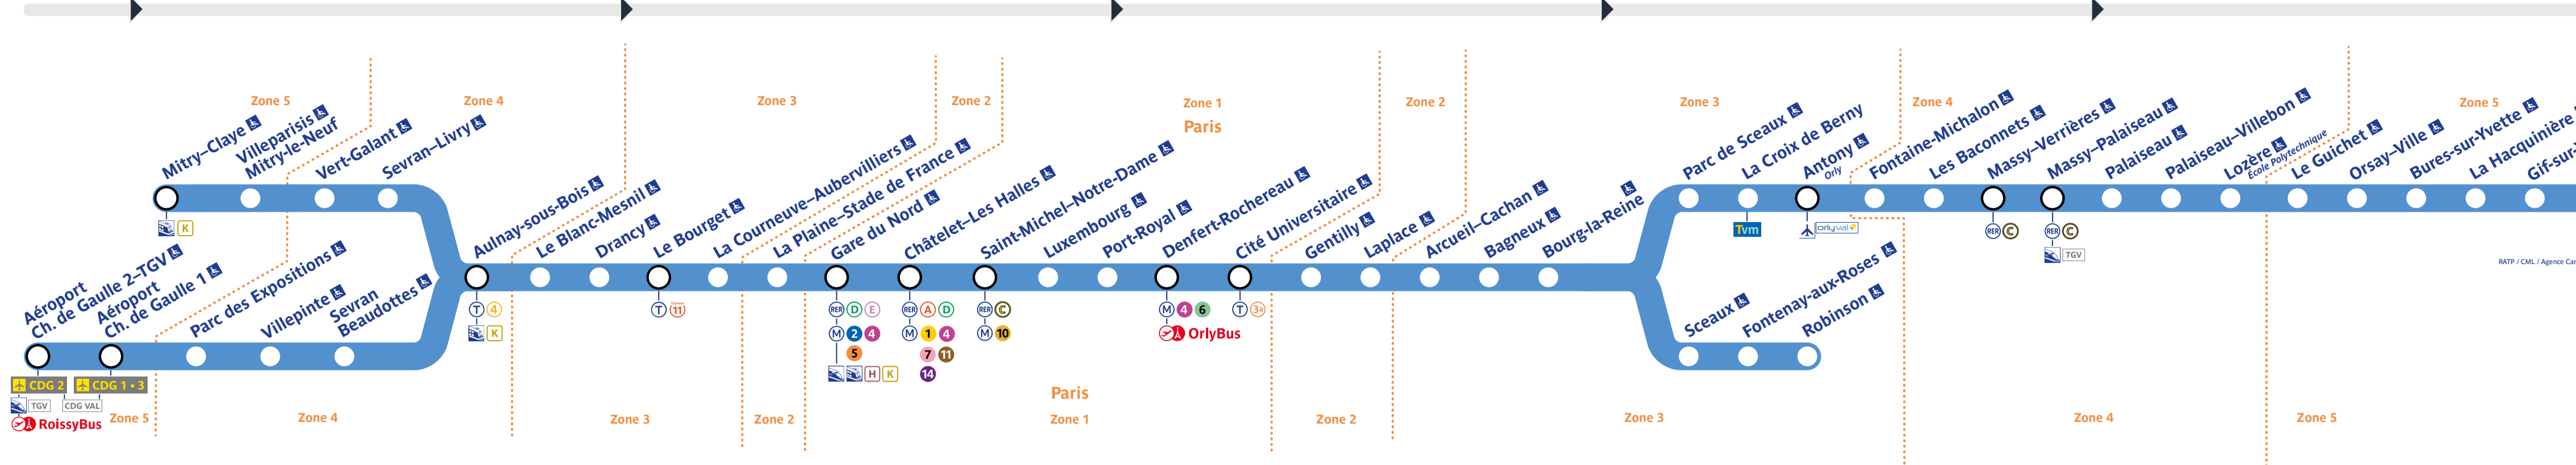

Horaires

Timetable 时间表
Horarios جدول الاوقات

→ Robinson • St-Rémy-lès-Chevreuse

Retrouvez les horaires en scannant ce QR Code

Travaux du vendredi 1er au dimanche 3 novembre 2024

Table of train schedules for the period of works from Friday 1st to Sunday 3rd November 2024. Columns include station names and departure times.

Table of train schedules for the period of works from Friday 1st to Sunday 3rd November 2024. Columns include station names and departure times.

Table of train schedules for the period of works from Friday 1st to Sunday 3rd November 2024. Columns include station names and departure times.

Table of train schedules for the period of works from Friday 1st to Sunday 3rd November 2024. Columns include station names and departure times.