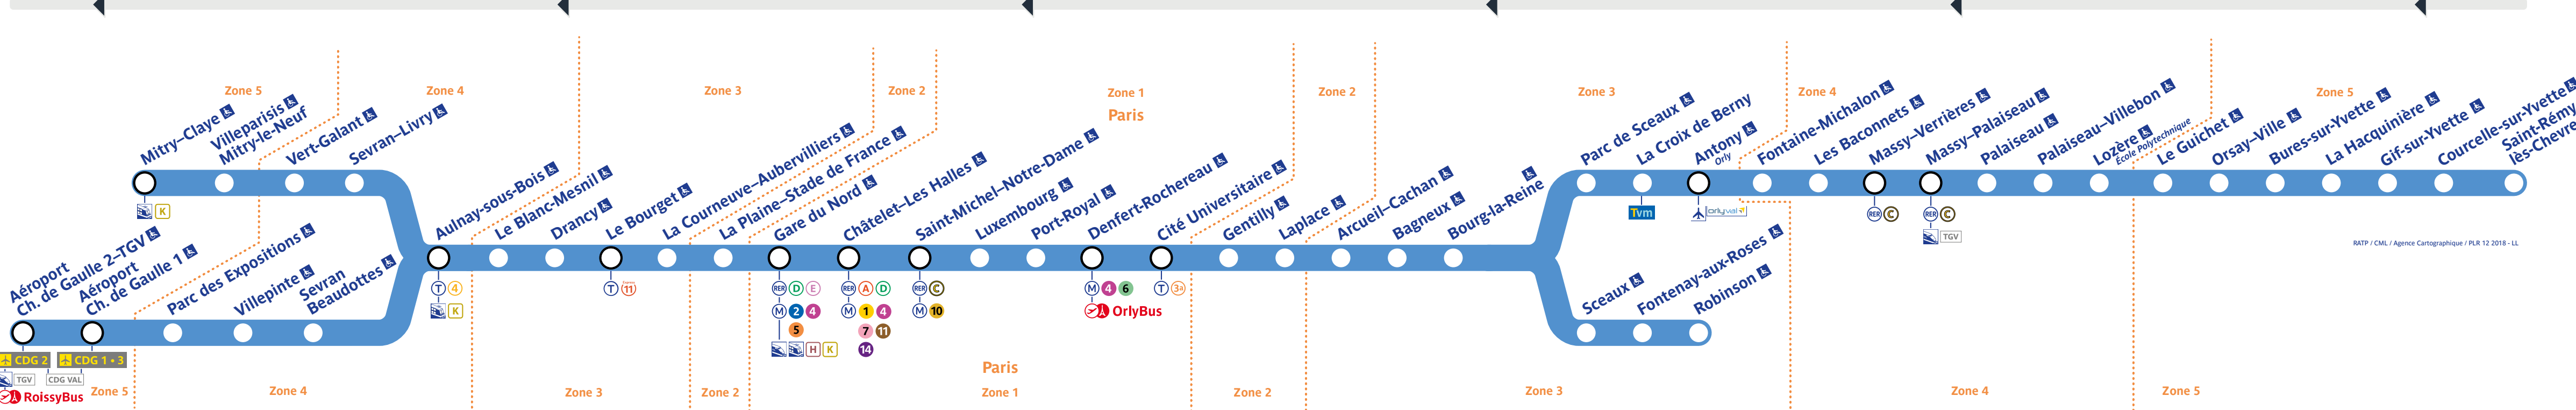

Retrouvez les horaires en scannant ce QR Code

Travaux de mardi 12 novembre 2024

Table of train schedules for Tuesday, November 12, 2024, showing delays and cancellations for various lines and stations.

Table of train schedules for the week of November 11-17, 2024, detailing arrival and departure times for multiple lines.

Table of train schedules for the week of November 18-24, 2024, detailing arrival and departure times for multiple lines.