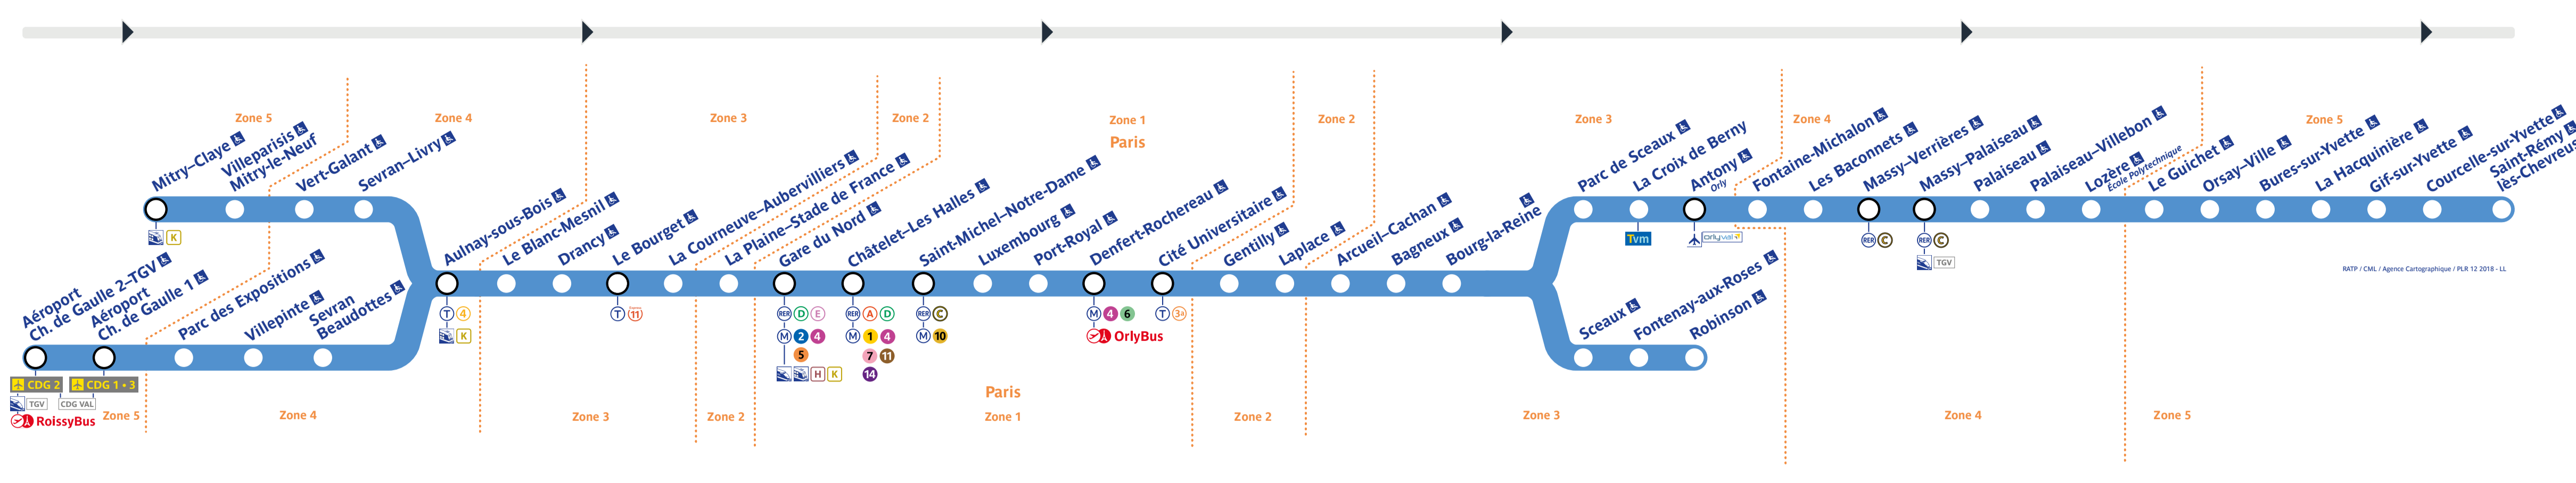

Horaires

Timetable 时间表
Horarios 时间表
جدول الاوقات

→ Robinson • St-Rémy-lès-Chevreuse

Retrouvez les horaires en scannant ce QR Code

Travaux du lundi 21 au jeudi 24 octobre 2024

Table with 10 columns: Direction, Station, RER B, RER C, RER D, RER E, RER F, RER G, RER H, RER I, RER J. Rows include stations like Mirry-Claye, Villepreux, Sevran-Livry, etc.

Table with 10 columns: Direction, Station, RER B, RER C, RER D, RER E, RER F, RER G, RER H, RER I, RER J. Rows include stations like Mirry-Claye, Villepreux, Sevran-Livry, etc.

Table with 10 columns: Direction, Station, RER B, RER C, RER D, RER E, RER F, RER G, RER H, RER I, RER J. Rows include stations like Mirry-Claye, Villepreux, Sevran-Livry, etc.

Table with 10 columns: Direction, Station, RER B, RER C, RER D, RER E, RER F, RER G, RER H, RER I, RER J. Rows include stations like Mirry-Claye, Villepreux, Sevran-Livry, etc.