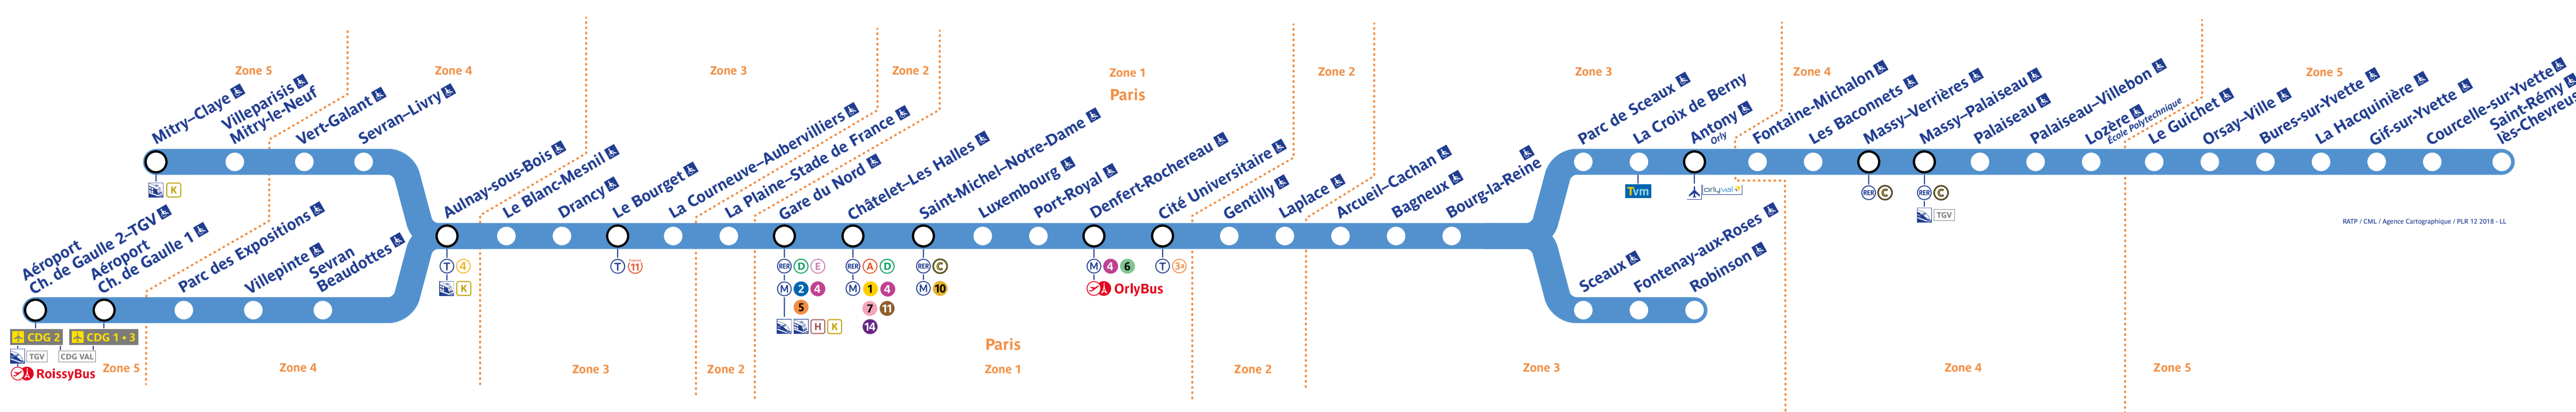

Retrouvez les horaires en scannant ce QR Code

Travaux du lundi 28 au jeudi 31 octobre 2024

Table with 10 columns (RER, Paris, Fontainebleau, etc.) and rows for various stations. It lists departure and arrival times for the affected period.

Table with 10 columns (RER, Paris, Fontainebleau, etc.) and rows for various stations. It lists departure and arrival times for the affected period.