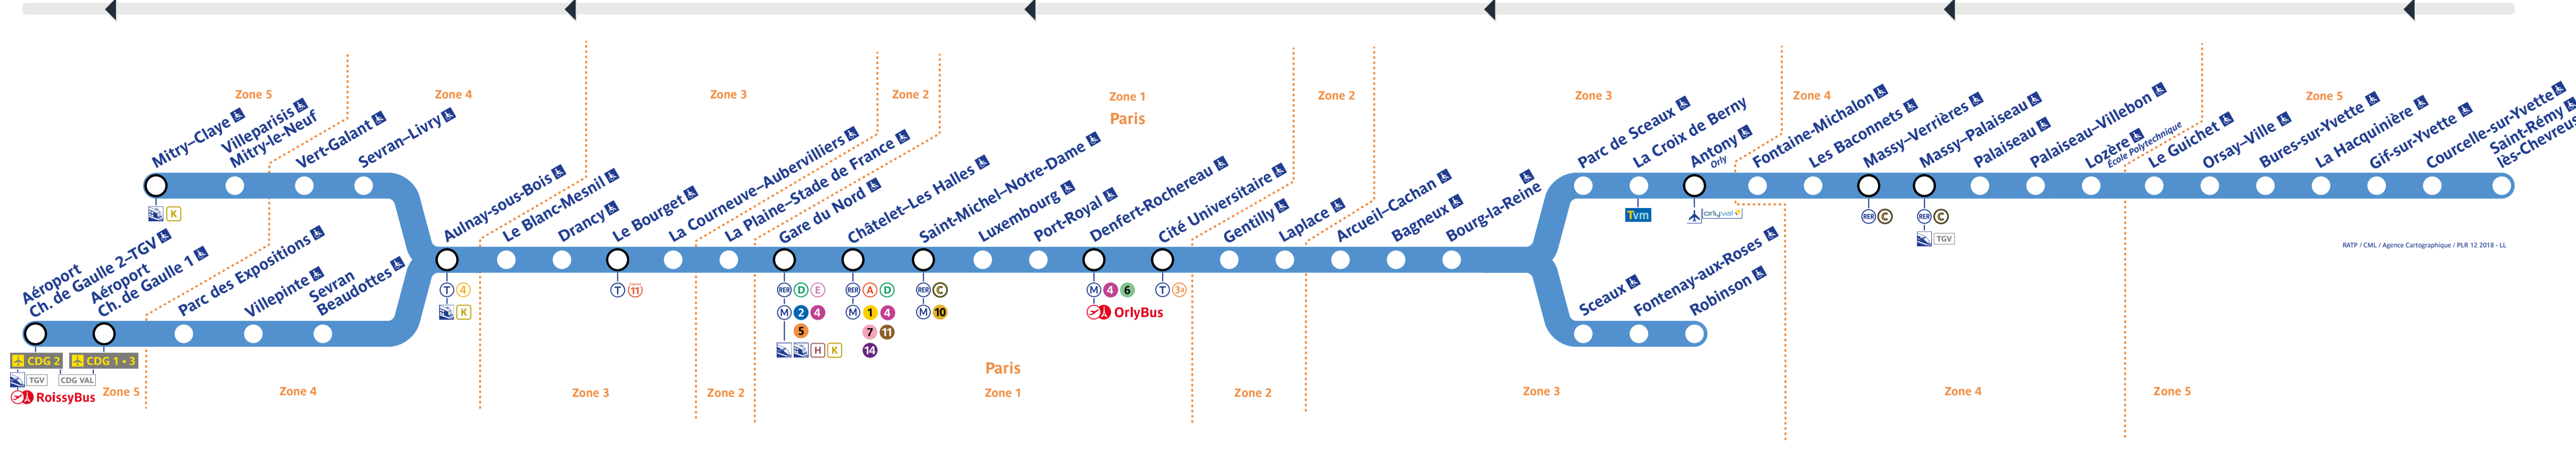

Horaires

Timetable 时间表
Horarios جدول الأوقات

→ Aéroport Ch. de Gaulle 2 - TGV • Mitry-Claye

Retrouvez les horaires en scannant ce QR Code

Travaux du dimanche 10 au lundi 11 novembre 2024

Table with 30 columns (lines) and 100+ rows (stations). Shows departure and arrival times for various RER B lines during the weekend closure period.

Table with 30 columns (lines) and 100+ rows (stations). Shows departure and arrival times for various RER B lines during the weekend closure period.

Table with 30 columns (lines) and 100+ rows (stations). Shows departure and arrival times for various RER B lines during the weekend closure period.