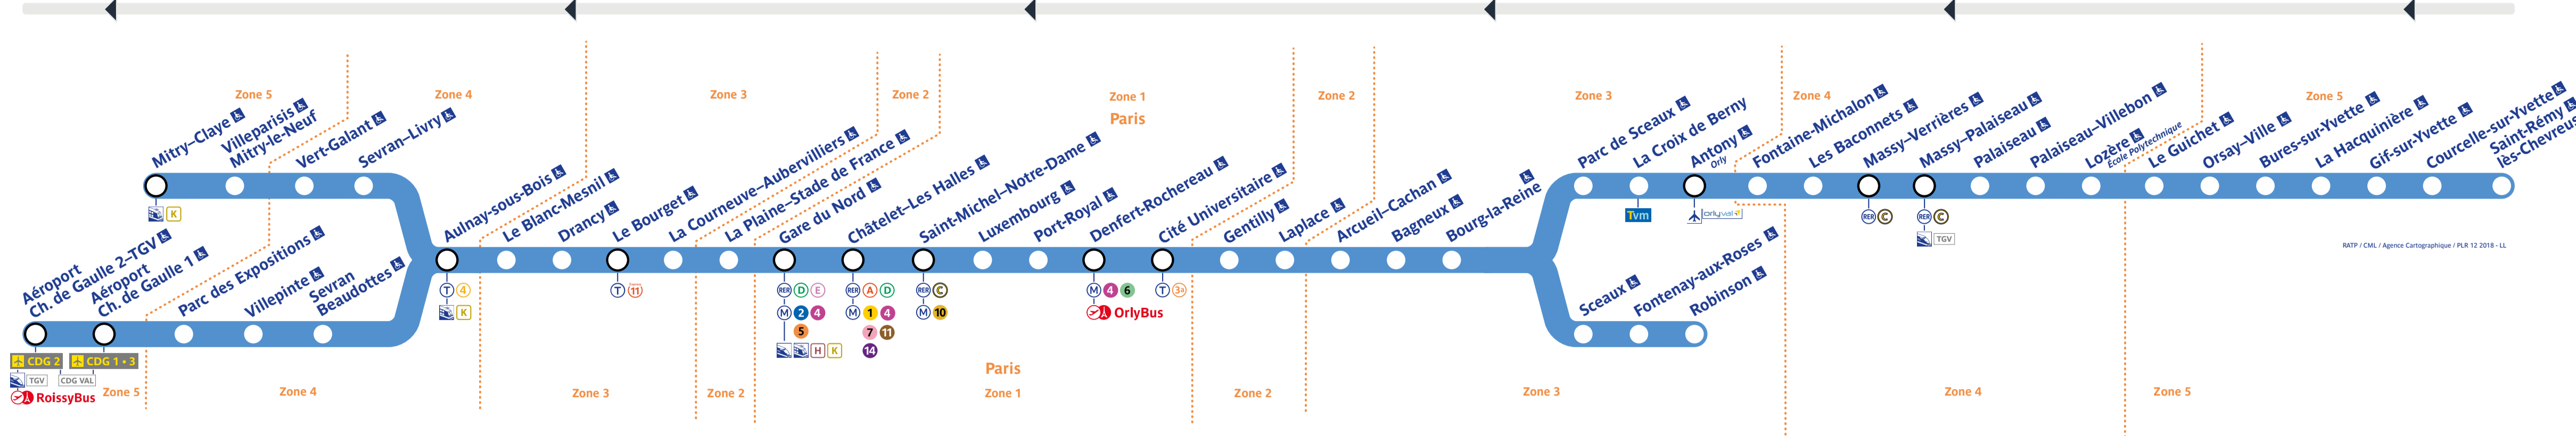

Horaires | Timetable | 时间表 | Horarios | جدول الاوقات

Retrouvez les horaires en scannant ce QR Code

Travaux du jeudi 14 novembre 2024

Table with 10 columns (Line, Direction, Station, etc.) and multiple rows of departure and arrival times for various RER B lines.

Table with 10 columns (Line, Direction, Station, etc.) and multiple rows of departure and arrival times for various RER B lines.

Footer area containing logos for RATP, SNCF, Transilien, and RER B, along with website URLs and contact information.