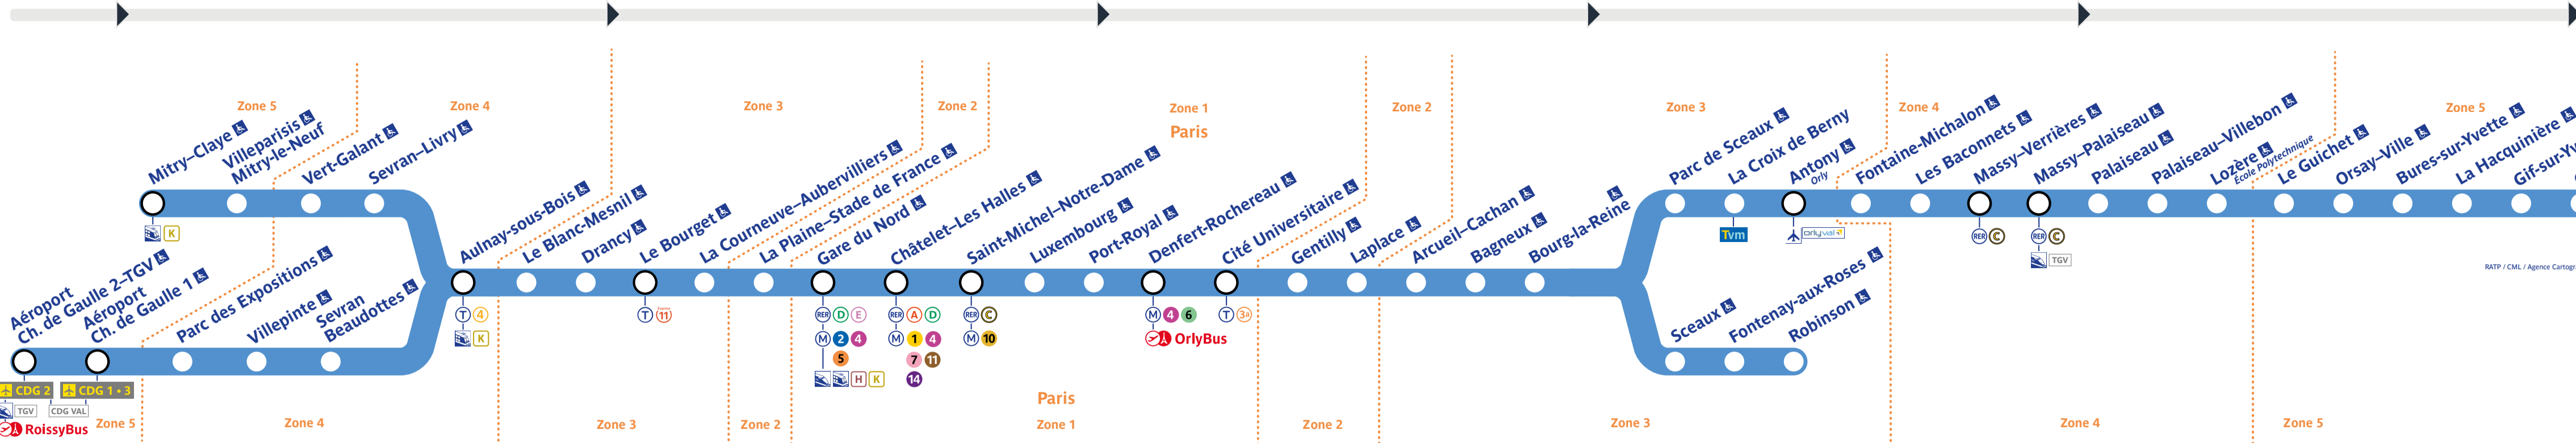

Retrouvez les horaires en scannant ce QR Code

Travaux du dimanche 17 novembre 2024

Table of train departure and arrival times for the RER B line on Sunday, 17 November 2024, covering all stations from Paris to St-Rémy-lès-Chevreuse.

Table of train departure and arrival times for the RER B line on Sunday, 17 November 2024, covering stations from Paris to St-Rémy-lès-Chevreuse.

Table of train departure and arrival times for the RER B line on Sunday, 17 November 2024, covering stations from Paris to St-Rémy-lès-Chevreuse.

Table of train departure and arrival times for the RER B line on Sunday, 17 November 2024, covering stations from Paris to St-Rémy-lès-Chevreuse.