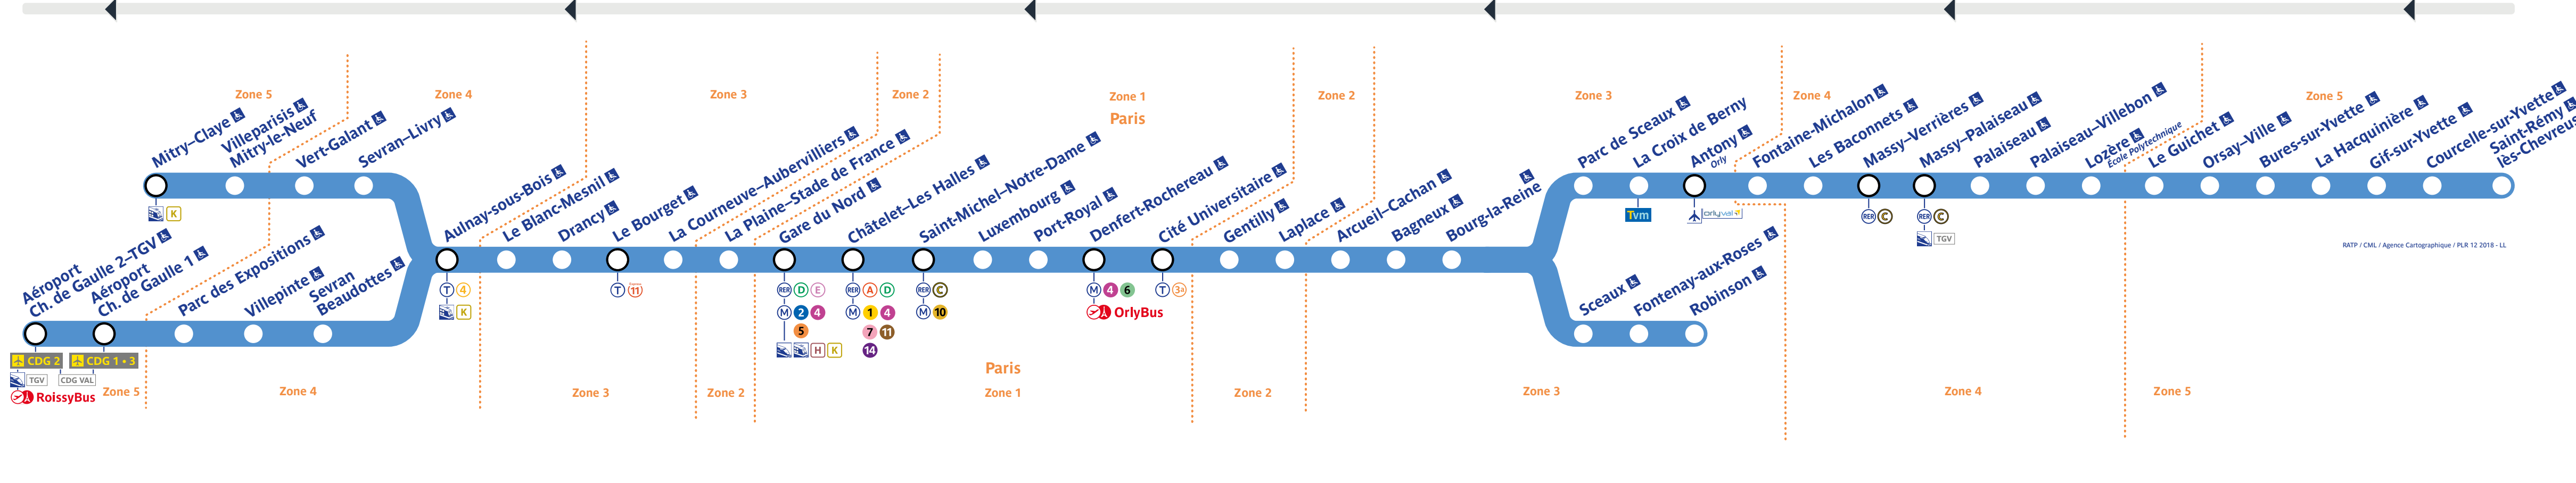

## Aéroport Ch. de Gaulle 2 - TGV • Mitry-Claye

Retrouvez les horaires en scannant ce QR Code

### Travaux du samedi 30 novembre au dimanche 1er décembre 2024

Table of train schedules for RER B line during construction from Saturday 30 November to Sunday 1 December 2024. Columns include station names and departure times.

Table of train schedules for RER B line during construction from Saturday 30 November to Sunday 1 December 2024. Columns include station names and departure times.

Table of train schedules for RER B line during construction from Saturday 30 November to Sunday 1 December 2024. Columns include station names and departure times.

Table of train schedules for RER B line during construction from Saturday 30 November to Sunday 1 December 2024. Columns include station names and departure times.